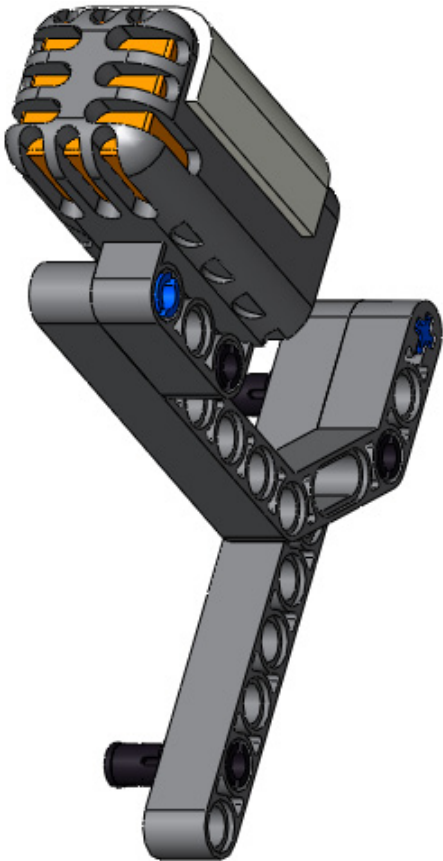

Sound Sensor Attachment

4x TECHNIC Pin with Friction

2x TECHNIC Axle Pin with Friction

1x TECHNIC Angle Beam 9 by 5

1x TECHNIC Beam 9

1x LEGO NXT Sound Sensor

1x LEGO NXT Wire

A

F

1

2

3

4

5

6