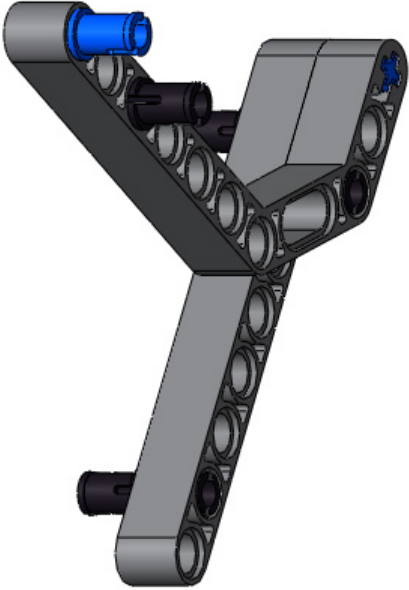

Sound Sensor Attachment

4x TECHNIC Pin with Friction

2x TECHNIC Axle Pin with Friction

1x TECHNIC Angle Beam 9 by 5

1x TECHNIC Beam 9

1x LEGO NXT Sound Sensor

1x LEGO NXT Wire

A

F

1

2

3

4

5

6